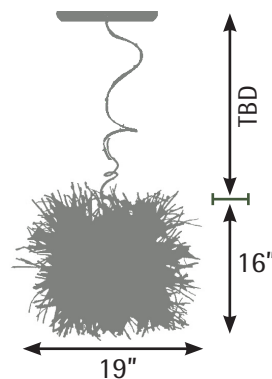

Roost round pendant

Size	Height*	Width*	Depth*	Watts	# Bulbs
tiny	10"	13"	13"	40	1
s	16"	19"	19"	75	1
m	20"	25"	25"	120	2
l	24"	29"	29"	240	4

**At largest point.*

Due to the nature of the materials, all measurements are approximate. Drop customized to order.

Large

Medium

Small

Tiny