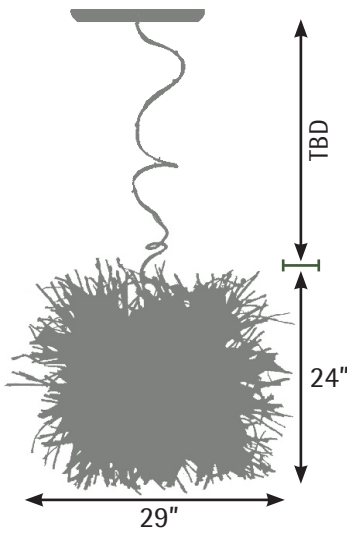

Roost round pendant

Size	Height*	Width*	Depth*	Watts	# Bulbs
tiny	10"	13"	13"	40	1
s	16"	19"	19"	75	1
m	20"	25"	25"	120	2
l	24"	29"	29"	240	4

**At largest point.*

Due to the nature of the materials, all measurements are approximate. Drop customized to order.

Large

Medium

Small

Tiny