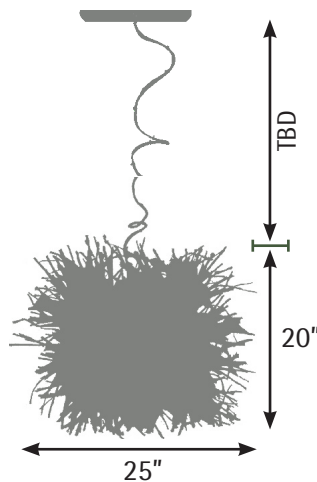

Roost round pendant

Size	Height*	Width*	Depth*	Watts	# Bulbs
tiny	10"	13"	13"	40	1
s	16"	19"	19"	75	1
m	20"	25"	25"	120	2
l	24"	29"	29"	240	4

**At largest point.*

Due to the nature of the materials, all measurements are approximate. Drop customized to order.

Large

Medium

Small

Tiny