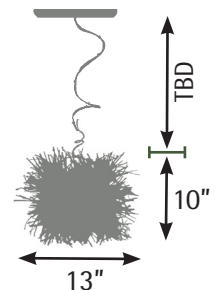

Roost round pendant

Size	Height*	Width*	Depth*	Watts	# Bulbs
tiny	10"	13"	13"	40	1
s	16"	19"	19"	75	1
m	20"	25"	25"	120	2
l	24"	29"	29"	240	4

**At largest point.*

Due to the nature of the materials, all measurements are approximate. Drop customized to order.

Large

Medium

Small

Tiny